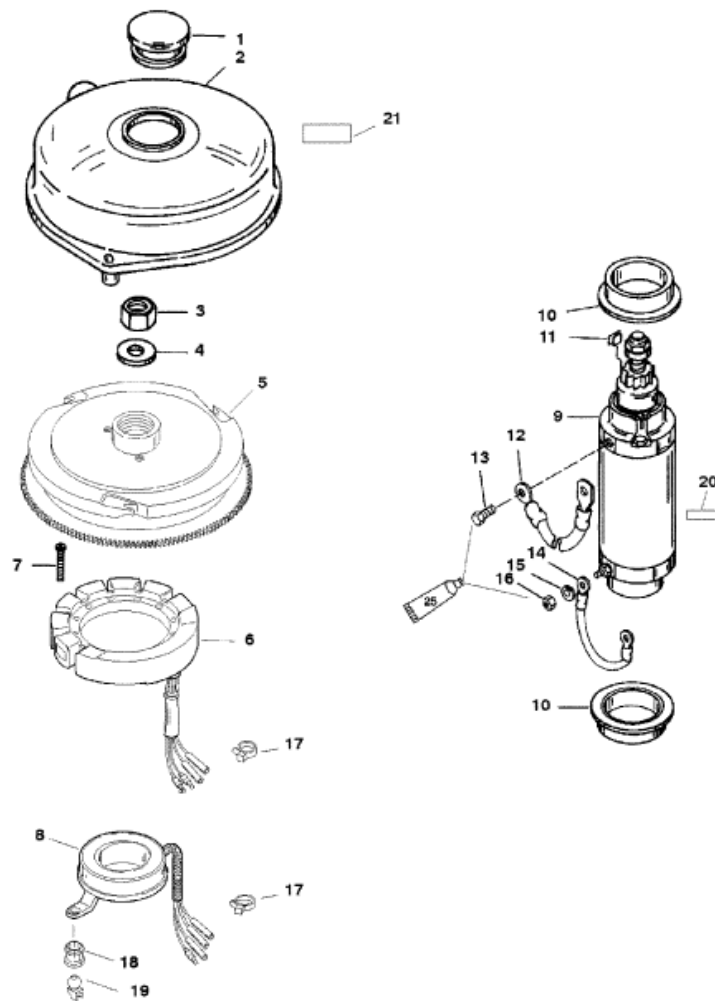

Parts List

4041

Ref	Class	Part	Description	Qty	Comment	Footnote
1	19	45307	PLUG, (Yellow)	1		
2		812777T 1	COVER ASSEMBLY	1		
3	11	42979	NUT, (M16)	1		
4	12	33001	WASHER	1		
5	261	878227T 2	FLYWHEEL ASSEMBLY	1		
6	398	832075A21	STATOR ASSEMBLY	1		
7	10	40139 25	SCREW, (M5 x 25)	4		
8		854513T	TRIGGER ASSEMBLY	1		
9	50	66015 3	STARTER MOTOR	1		
9	50	893892T	STARTER MOTOR	1		
10		56703	COLLAR	2		
11		68042	STOP	2		
12	84	93388A 1	CABLE ASSEMBLY, Black	1		
13	10	69035	SCREW AND LOCKWASHER, (.25	1		
14	84	93388A 8	CABLE ASSEMBLY, (Black)	1		
15	13	26992	LOCKWASHER, (.250)	1		
16	11	64015	NUT, (.250-20)	1		
17		56762	CABLE TIE, (4.00 Inches)	AR		
17		69355	STA STRAP, (5.50 Inches)	AR		
17	54	816311T	CABLE TIE, (8.00 Inches)	AR		
18		93254	SWIVEL BASE	1		
19		93421	SWIVEL BALL	1		
20		NSS	NOT SOLD SEPARATE, Decal-Wz	1		
21	37	881865	DECAL, Caution-Start in Gear (Start	1		